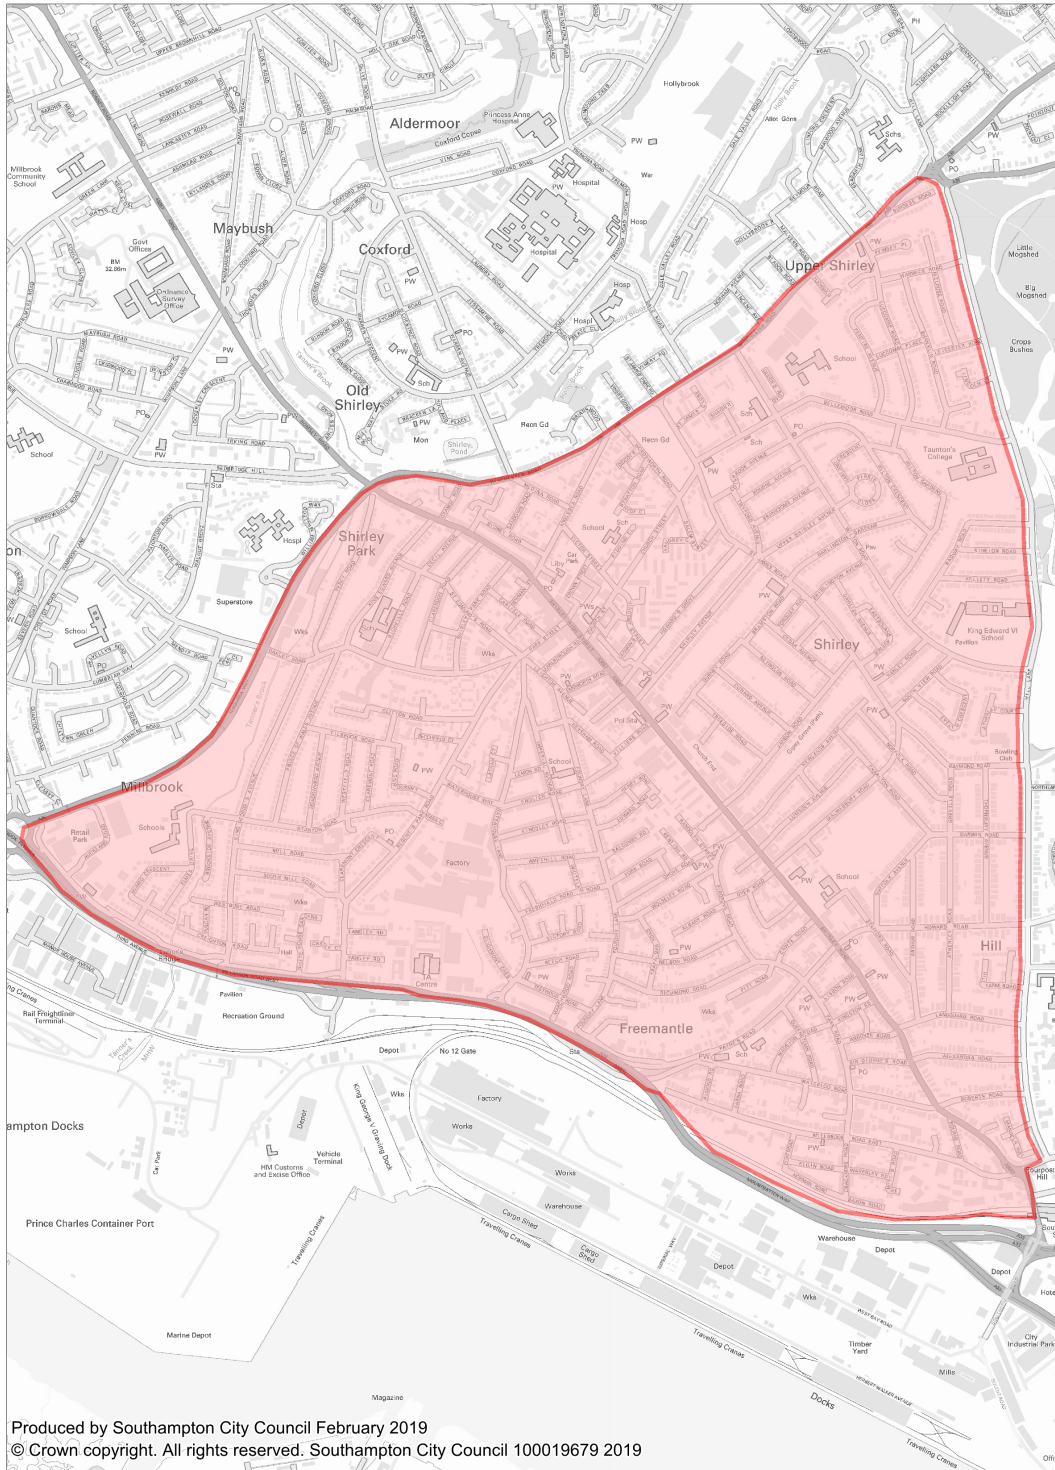

Shirley

Produced by Southampton City Council February 2019
© Crown copyright. All rights reserved. Southampton City Council 100019679 2019